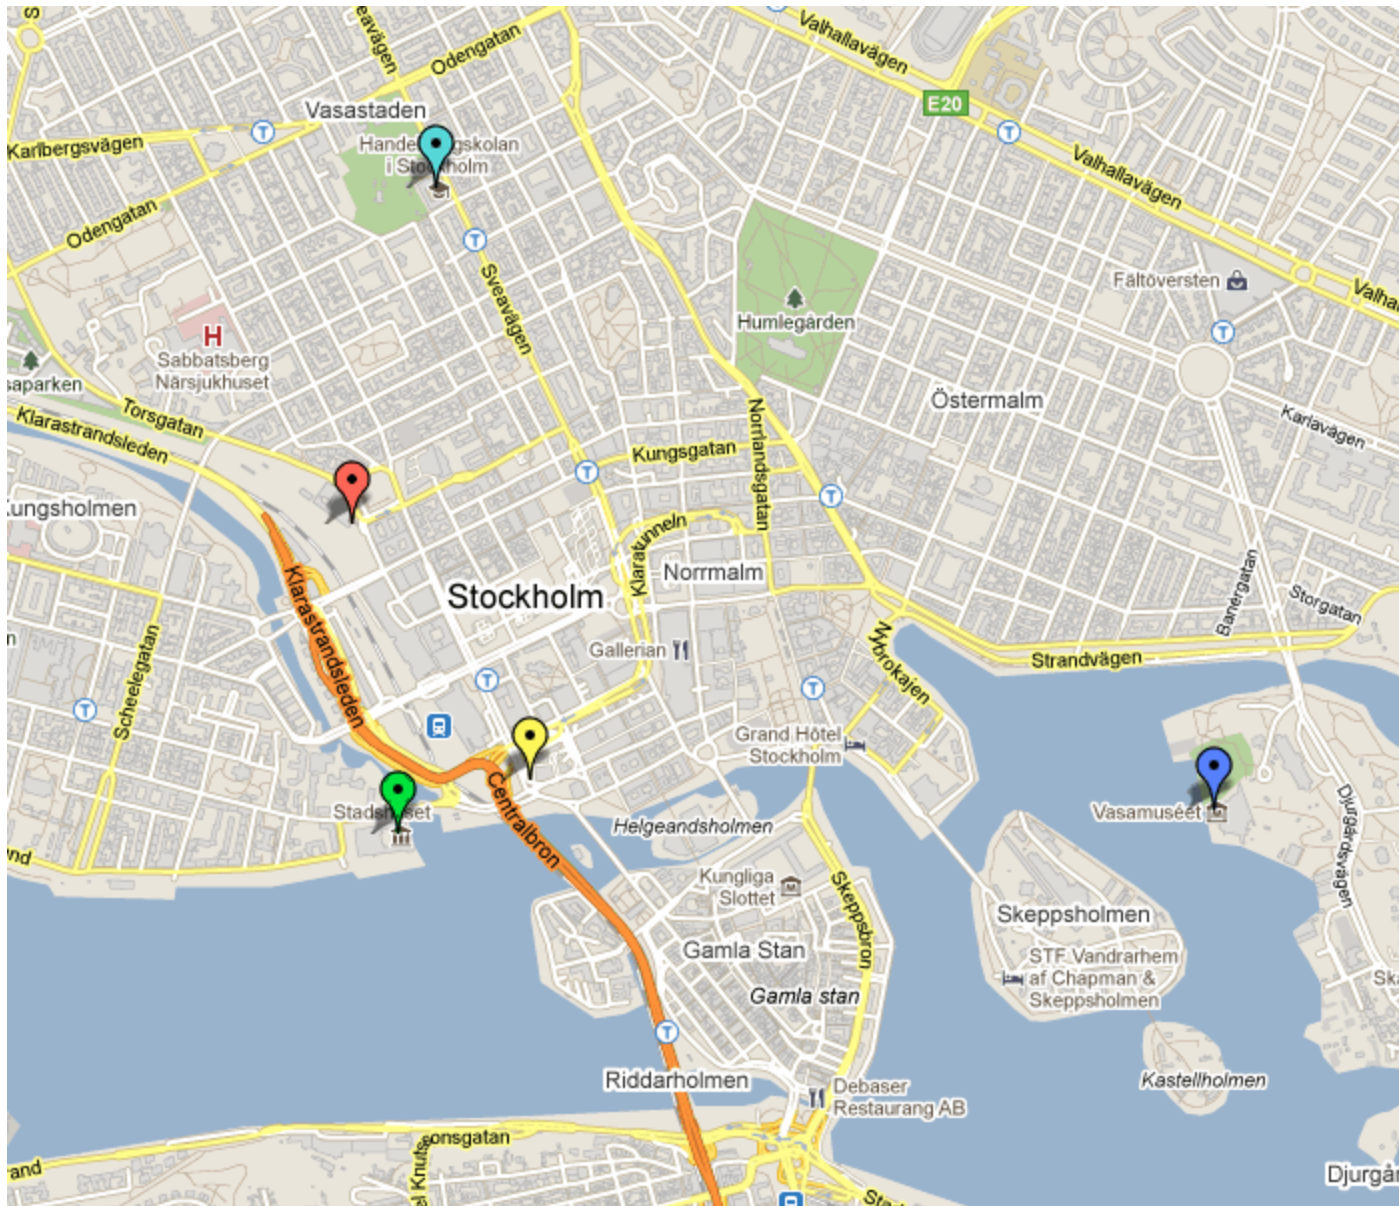

Overview Map EFA Annual Meetings in Stockholm, August 17-20, 2011

Hotels

 [Clarion Hotel Sign](#)
Clarion Hotel Sign
★★★★☆ 556 reviews
Östra Järnvägsgatan 35
101 26 Stockholm, Sweden
08-676 98 00

 [Sheraton Stockholm Hotel](#)
Sheraton Stockholm Hotel
★★★★☆ 9310 reviews
Tegelbacken 6
101 23 Stockholm, Sverige
08-412 34 09

Social Events

 [Stockholm School of Economics](#)
Stockholm School of Economics
Rate it4 reviews
Sveavägen 65
113 83 Stockholm, Sverige
08-736 90 00

 [Stockholm City Hall](#)
Stockholm City Hall
★★★★☆ 52 reviews
Ragnar Östbergs Plan 1
112 20 Stockholm, Sweden
08-508 290 00